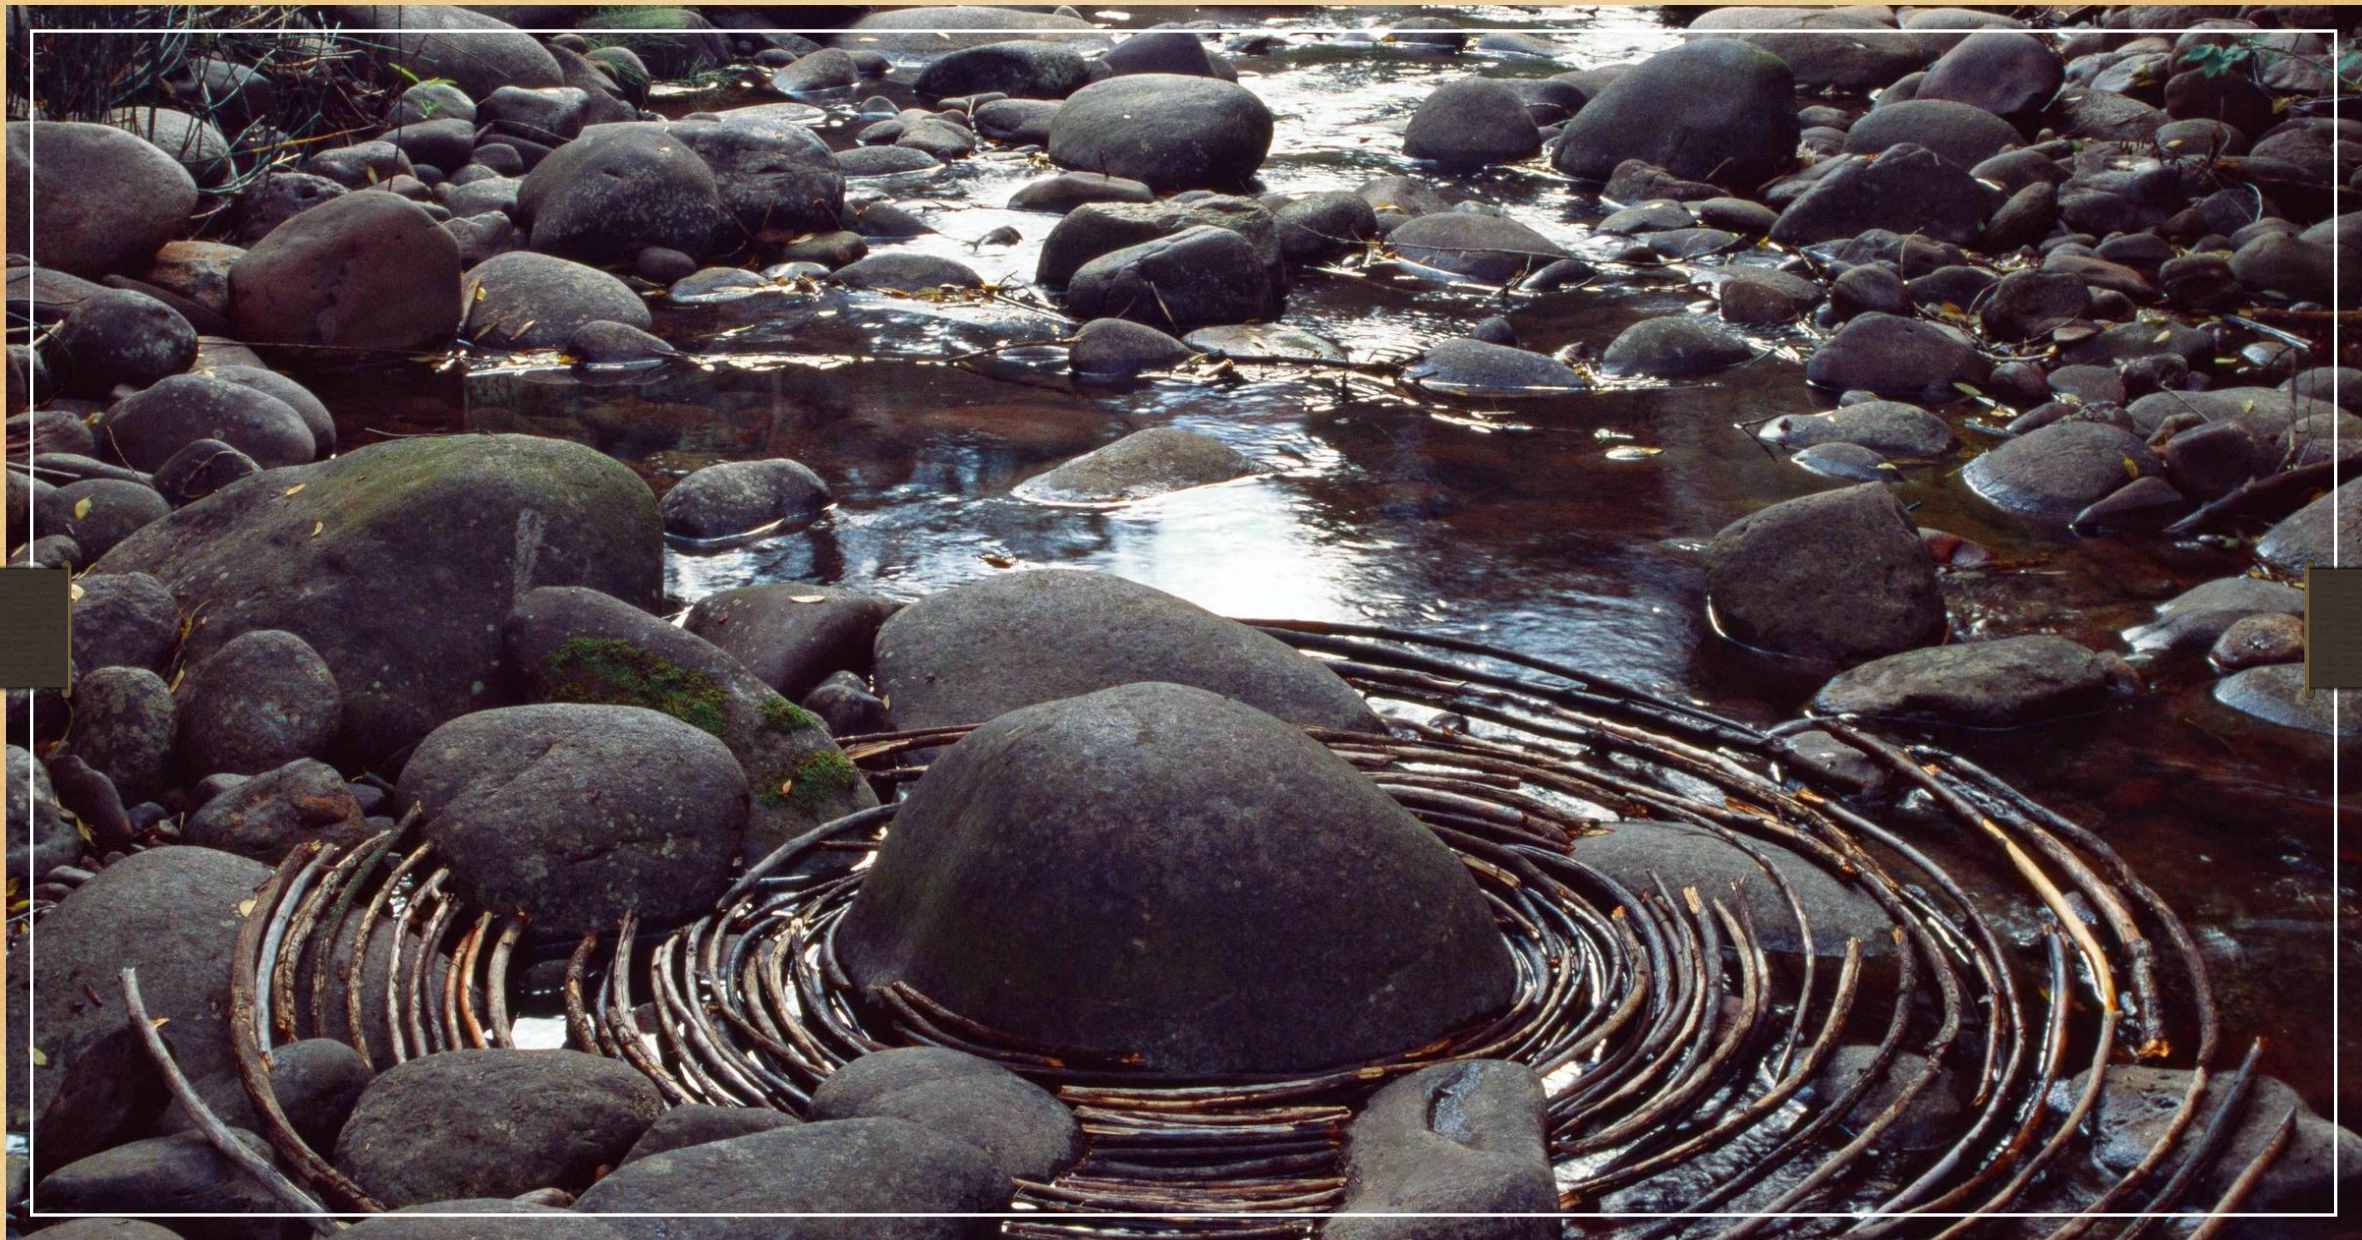

Who is *Andy Goldsworthy* and *Kathy Klein*?

Artist exploration

Andy
Goldsworthy

Andy Goldsworthy

- <https://www.youtube.com/watch?v=fIQKZghtyiY>

Kathy Klein

- Is another contemporary artist who works with nature.

Mandalas

- All of these current artist come from this Buddhist idea
- <https://www.youtube.com/watch?v=3j4a5ijDazE> What is a mandala video.

<https://www.youtube.com/watch?v=G58Pujij5qc>

qc time lapse of mandala
